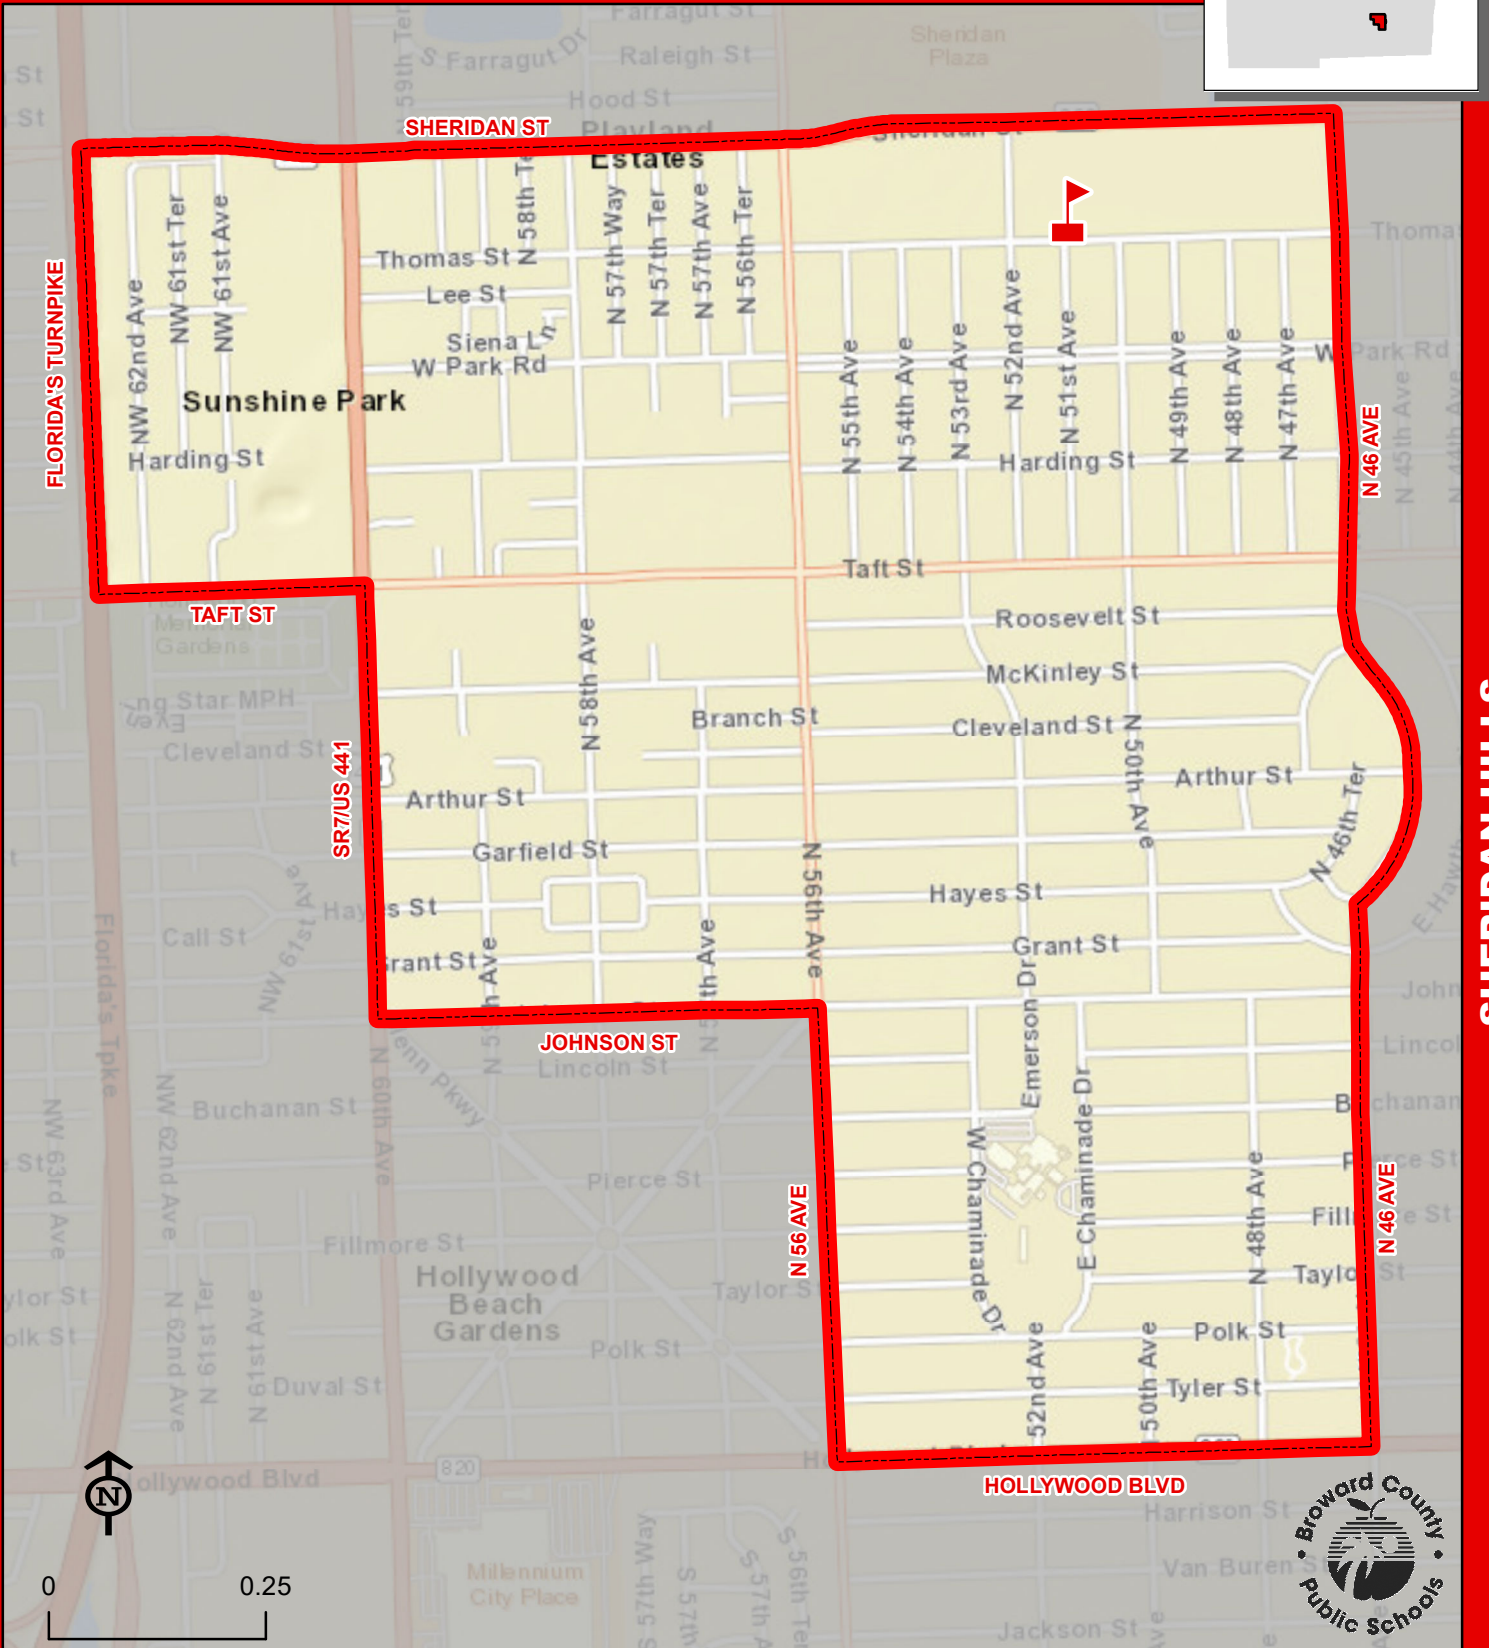

# SHERIDAN HILLS ELEMENTARY SCHOOL

5001 THOMAS STREET  
HOLLYWOOD, FLORIDA 33021  
754-323-7300

Innovative Program

Service Layer Credits: Sources: Esri, HERE, Garmin, USGS, Intermap, INCREMENT P, NRCan, Esri Japan, METI, Esri China (Hong Kong), Esri Korea, Esri (Thailand), NGCC, © OpenStreetMap contributors, and the GIS User Community

THIS MAP IS FOR CONCEPTUAL PURPOSES ONLY AND SHOULD NOT BE USED FOR LEGAL BOUNDARY DETERMINATIONS